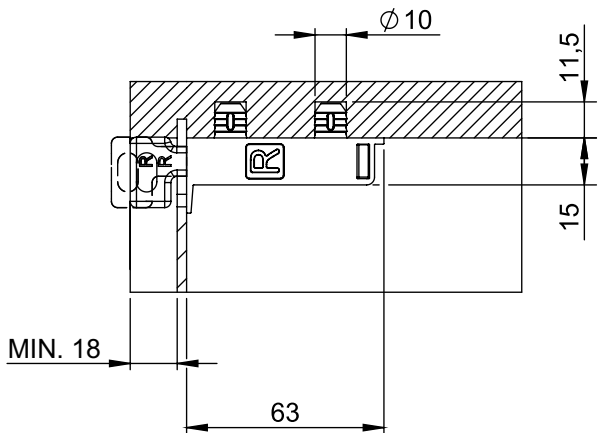

CODE	NOTE	PACK	COLOR
147.R000.01	RIGHT	200	WHITE
147.L000.01	LEFT	200	WHITE
147.R000.02	RIGHT	200	BROWN
147.L000.02	LEFT	200	BROWN
147.R000.96	RIGHT	200	RAL9006
147.L000.96	LEFT	200	RAL9006