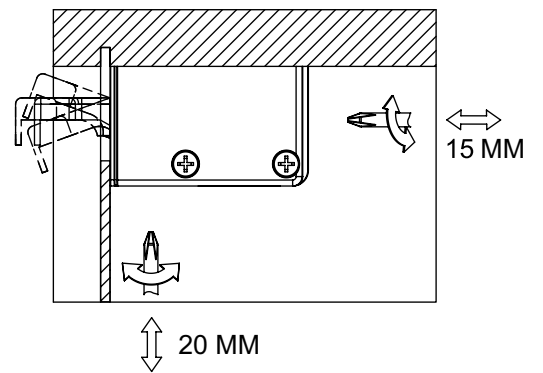

CODE	NOTE	PACK	COLOR
146.R000.01	RIGHT	200	WHITE
146.L000.01	LEFT	200	WHITE
146.R000.02	RIGHT	200	BROWN
146.L000.02	LEFT	200	BROWN
146.R000.96	RIGHT	200	RAL9006
146.L000.96	LEFT	200	RAL9006