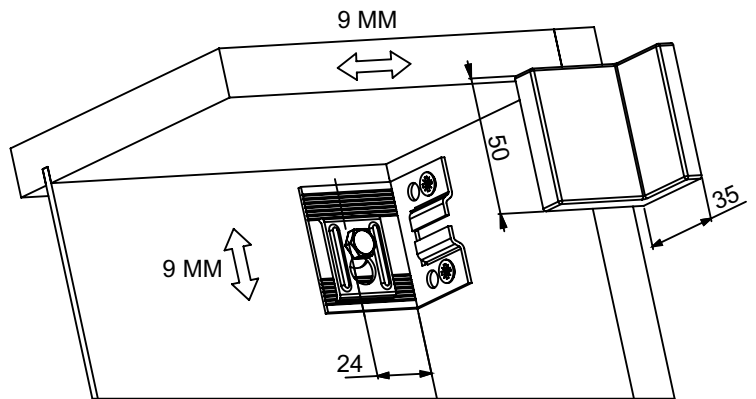

CABINET HANGERS

CODE	PACK	COLOR
145.E099.01	200	WHITE
145.E099.02	200	BROWN
145.E099.03	200	BLACK
145.E099.04	200	BEIGE
145.E099.06	200	GRAY
145.E099.15	200	CHERRY

PRODUCT CONTAINS:
1 PCS CORNER BRACKET, 1 PCS KEYHOLE PLATE
1 PCS PLASTIC COVER

CODE	PACK	COLOR
125.3500.03	1.500	BLACK