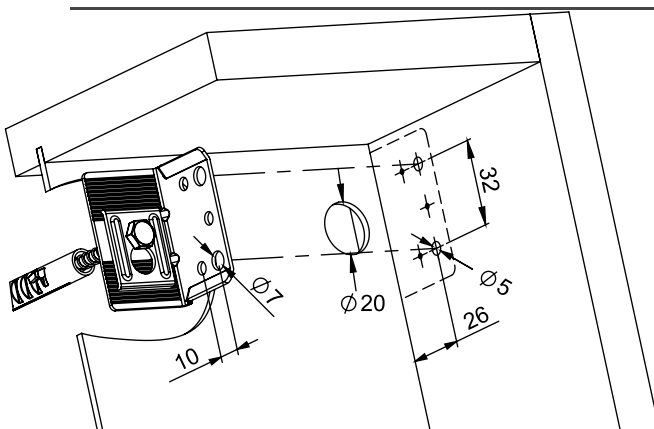

CODE	PACK	COLOR
345.9115.01	100	WHITE
345.9115.02	100	BROWN
345.9115.03	100	BLACK
345.9115.04	100	BEIGE
345.9115.06	100	GRAY
345.9115.15	100	CHERRY

PRODUCT CONTAINS:
1 PCS CORNER BRACKET, 1 PCS KEYHOLE PLATE,
1 PCS PLASTIC COVER, 2 PCS EURO SCREW
1 PCS SCREW DIN 571 6X70, 1 PCS DOWEL 10X56