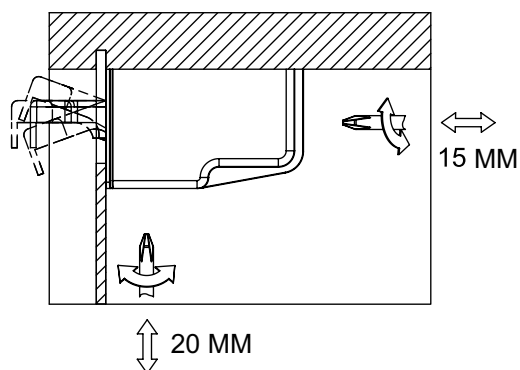

CODE	NOTE	PACK	COLOR
147.20R0.01	RIGHT	200	WHITE
147.20L0.01	LEFT	200	WHITE
147.20R0.02	RIGHT	200	BROWN
147.20L0.02	LEFT	200	BROWN
147.20R0.96	RIGHT	200	RAL9006
147.20L0.96	LEFT	200	RAL9006