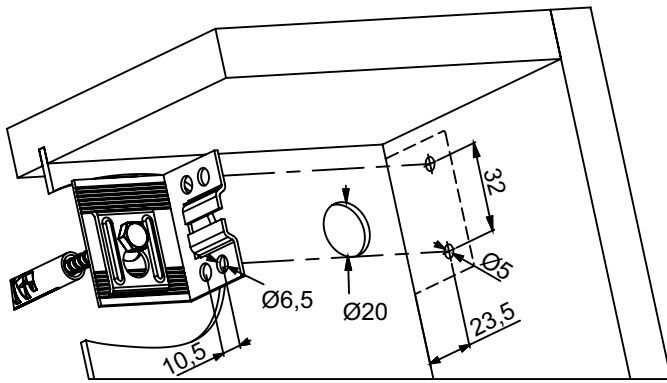

CABINET HANGERS

CODE	PACK	COLOR
145.E099.01	200	WHITE
145.E099.02	200	BROWN
145.E099.03	200	BLACK
145.E099.04	200	BEIGE
145.E099.06	200	GRAY
145.E099.15	200	CHERRY

PRODUCT CONTAINS:
1 PCS CORNER BRACKET, 1 PCS KEYHOLE PLATE
1 PCS PLASTIC COVER

CODE	PACK	COLOR
125.3500.03	1.500	BLACK