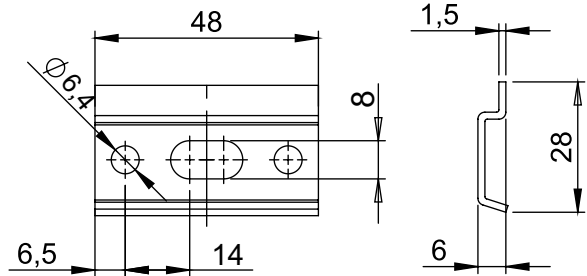

| CODE | L | PACK | FINISH |
|-------------|------|------|---------|
| 801.2000.40 | 2000 | 10 | ZINC PL |
| 801.3000.40 | 3000 | 10 | ZINC PL |

BAR THICKNESS 1,2 MM

CABINET HANGERS ACCESSORIES

| CODE | PACK | FINISH |
|-------------|------|---------|
| 258.4800.40 | 700 | ZINC PL |