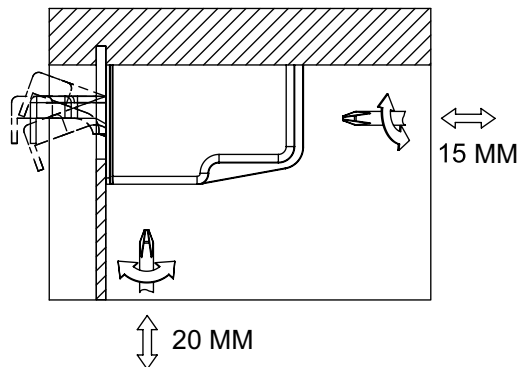

CODE	NOTE	PACK	COLOR
147.R000.01	RIGHT	200	WHITE
147.L000.01	LEFT	200	WHITE
147.R000.02	RIGHT	200	BROWN
147.L000.02	LEFT	200	BROWN
147.R000.96	RIGHT	200	RAL9006
147.L000.96	LEFT	200	RAL9006