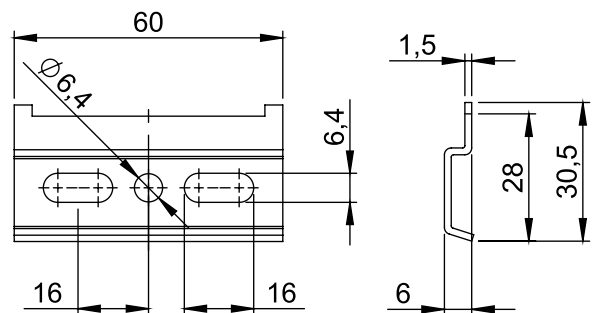

CODE	PACK	FINISH
258.6000.40	500	ZINC PL