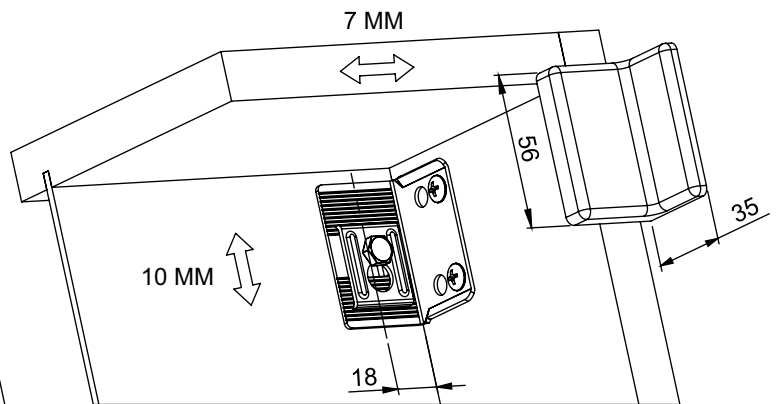

CODE	PACK	COLOR
145.0000.01	100	WHITE
145.0000.02	100	BROWN
145.0000.03	100	BLACK
145.0000.04	100	BEIGE
145.0000.06	100	GRAY
145.0000.15	100	CHERRY

PRODUCT CONTAINS:
1 PCS CORNER BRACKET, 1 PCS KEYHOLE PLATE,
1 PCS PLASTIC COVER, 2 PCS EURO SCREW
1 PCS SCREW DIN 571 6X70, 1 PCS DOWEL 10X56