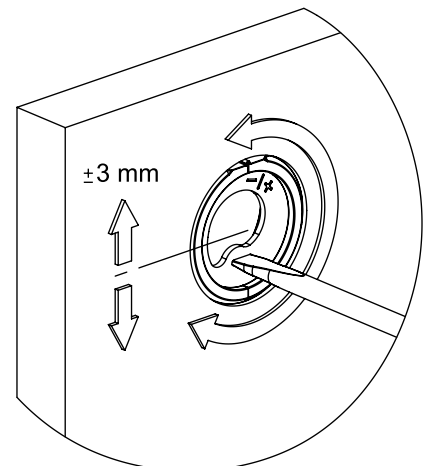

CABINET HANGERS

CODE	PACK	COLOR
145.E099.01	200	WHITE
145.E099.02	200	BROWN
145.E099.03	200	BLACK
145.E099.04	200	BEIGE
145.E099.06	200	GRAY
145.E099.15	200	CHERRY

PRODUCT CONTAINS:
1 PCS CORNER BRACKET, 1 PCS KEYHOLE PLATE
1 PCS PLASTIC COVER

CODE	PACK	COLOR
125.3500.03	1.500	BLACK