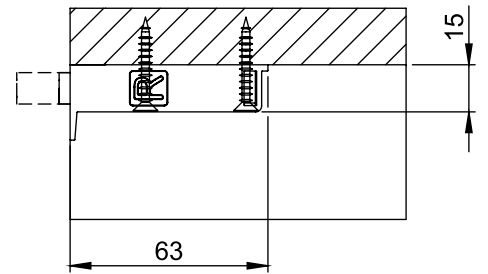

CODE	NOTE	PACK	COLOR
146.UNIR.01	RIGHT	200	WHITE
146.UNIL.01	LEFT	200	WHITE
146.UNIR.02	RIGHT	200	BROWN
146.UNIL.02	LEFT	200	BROWN
146.UNIR.96	RIGHT	200	RAL9006
146.UNIL.96	LEFT	200	RAL9006