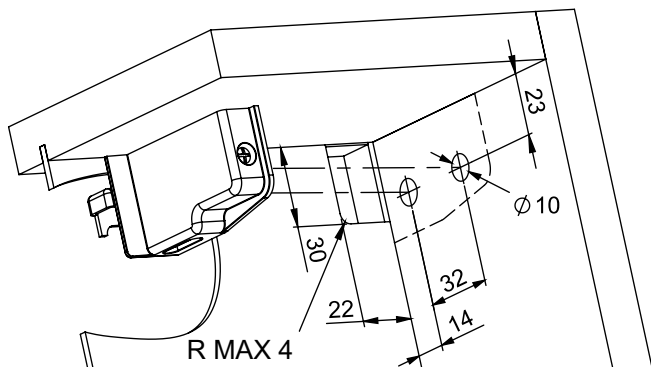

CODE	NOTE	PACK	COLOR
147.R000.01	RIGHT	200	WHITE
147.L000.01	LEFT	200	WHITE
147.R000.02	RIGHT	200	BROWN
147.L000.02	LEFT	200	BROWN
147.R000.96	RIGHT	200	RAL9006
147.L000.96	LEFT	200	RAL9006