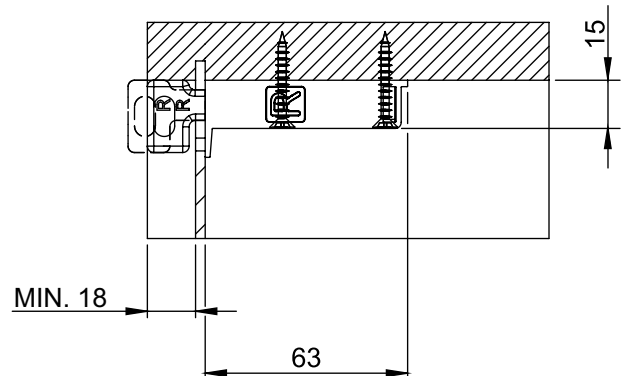

CODE	NOTE	PACK	COLOR
146.R000.01	RIGHT	200	WHITE
146.L000.01	LEFT	200	WHITE
146.R000.02	RIGHT	200	BROWN
146.L000.02	LEFT	200	BROWN
146.R000.96	RIGHT	200	RAL9006
146.L000.96	LEFT	200	RAL9006