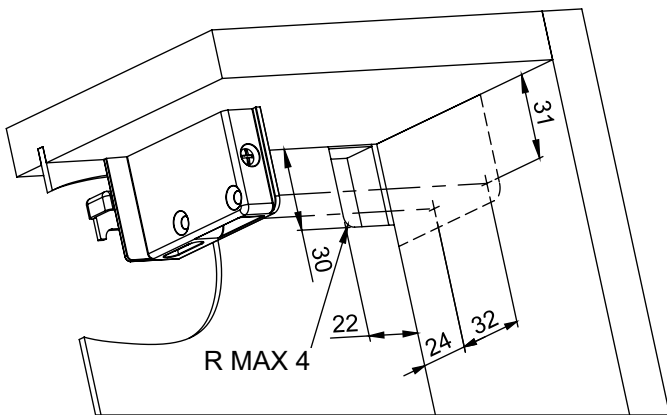

CODE	NOTE	PACK	COLOR
146.R000.01	RIGHT	200	WHITE
146.L000.01	LEFT	200	WHITE
146.R000.02	RIGHT	200	BROWN
146.L000.02	LEFT	200	BROWN
146.R000.96	RIGHT	200	RAL9006
146.L000.96	LEFT	200	RAL9006