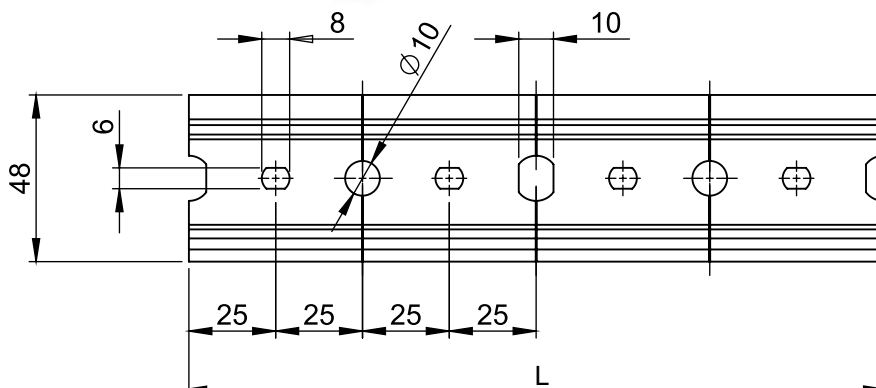

| CODE | L | PACK | FINISH |
|-------------|------|------|---------|
| 801.2000.40 | 2000 | 10 | ZINC PL |
| 801.3000.40 | 3000 | 10 | ZINC PL |

BAR THICKNESS 1,2 MM

CABINET HANGERS ACCESSORIES

| CODE | PACK | FINISH |
|-------------|------|---------|
| 258.4800.40 | 700 | ZINC PL |