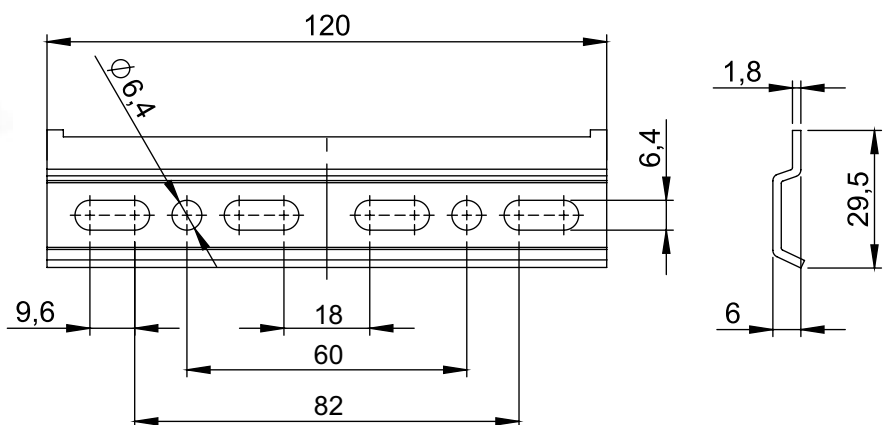

CODE	PACK	FINISH
258.1200.40	400	ZINC PL