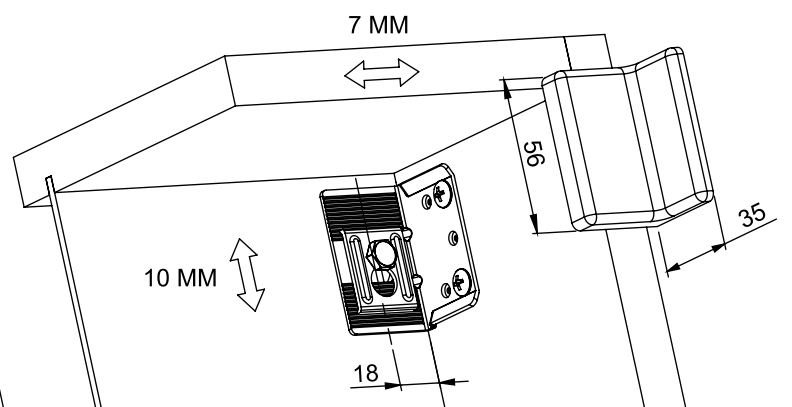

CODE	PACK	COLOR
345.9115.01	100	WHITE
345.9115.02	100	BROWN
345.9115.03	100	BLACK
345.9115.04	100	BEIGE
345.9115.06	100	GRAY
345.9115.15	100	CHERRY

PRODUCT CONTAINS:
1 PCS CORNER BRACKET, 1 PCS KEYHOLE PLATE,
1 PCS PLASTIC COVER, 2 PCS EURO SCREW
1 PCS SCREW DIN 571 6X70, 1 PCS DOWEL 10X56