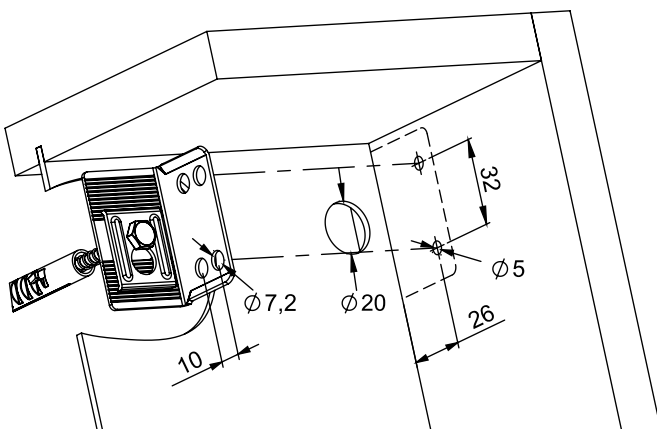

CODE	PACK	COLOR
145.0000.01	100	WHITE
145.0000.02	100	BROWN
145.0000.03	100	BLACK
145.0000.04	100	BEIGE
145.0000.06	100	GRAY
145.0000.15	100	CHERRY

PRODUCT CONTAINS:
1 PCS CORNER BRACKET, 1 PCS KEYHOLE PLATE,
1 PCS PLASTIC COVER, 2 PCS EURO SCREW
1 PCS SCREW DIN 571 6X70, 1 PCS DOWEL 10X56